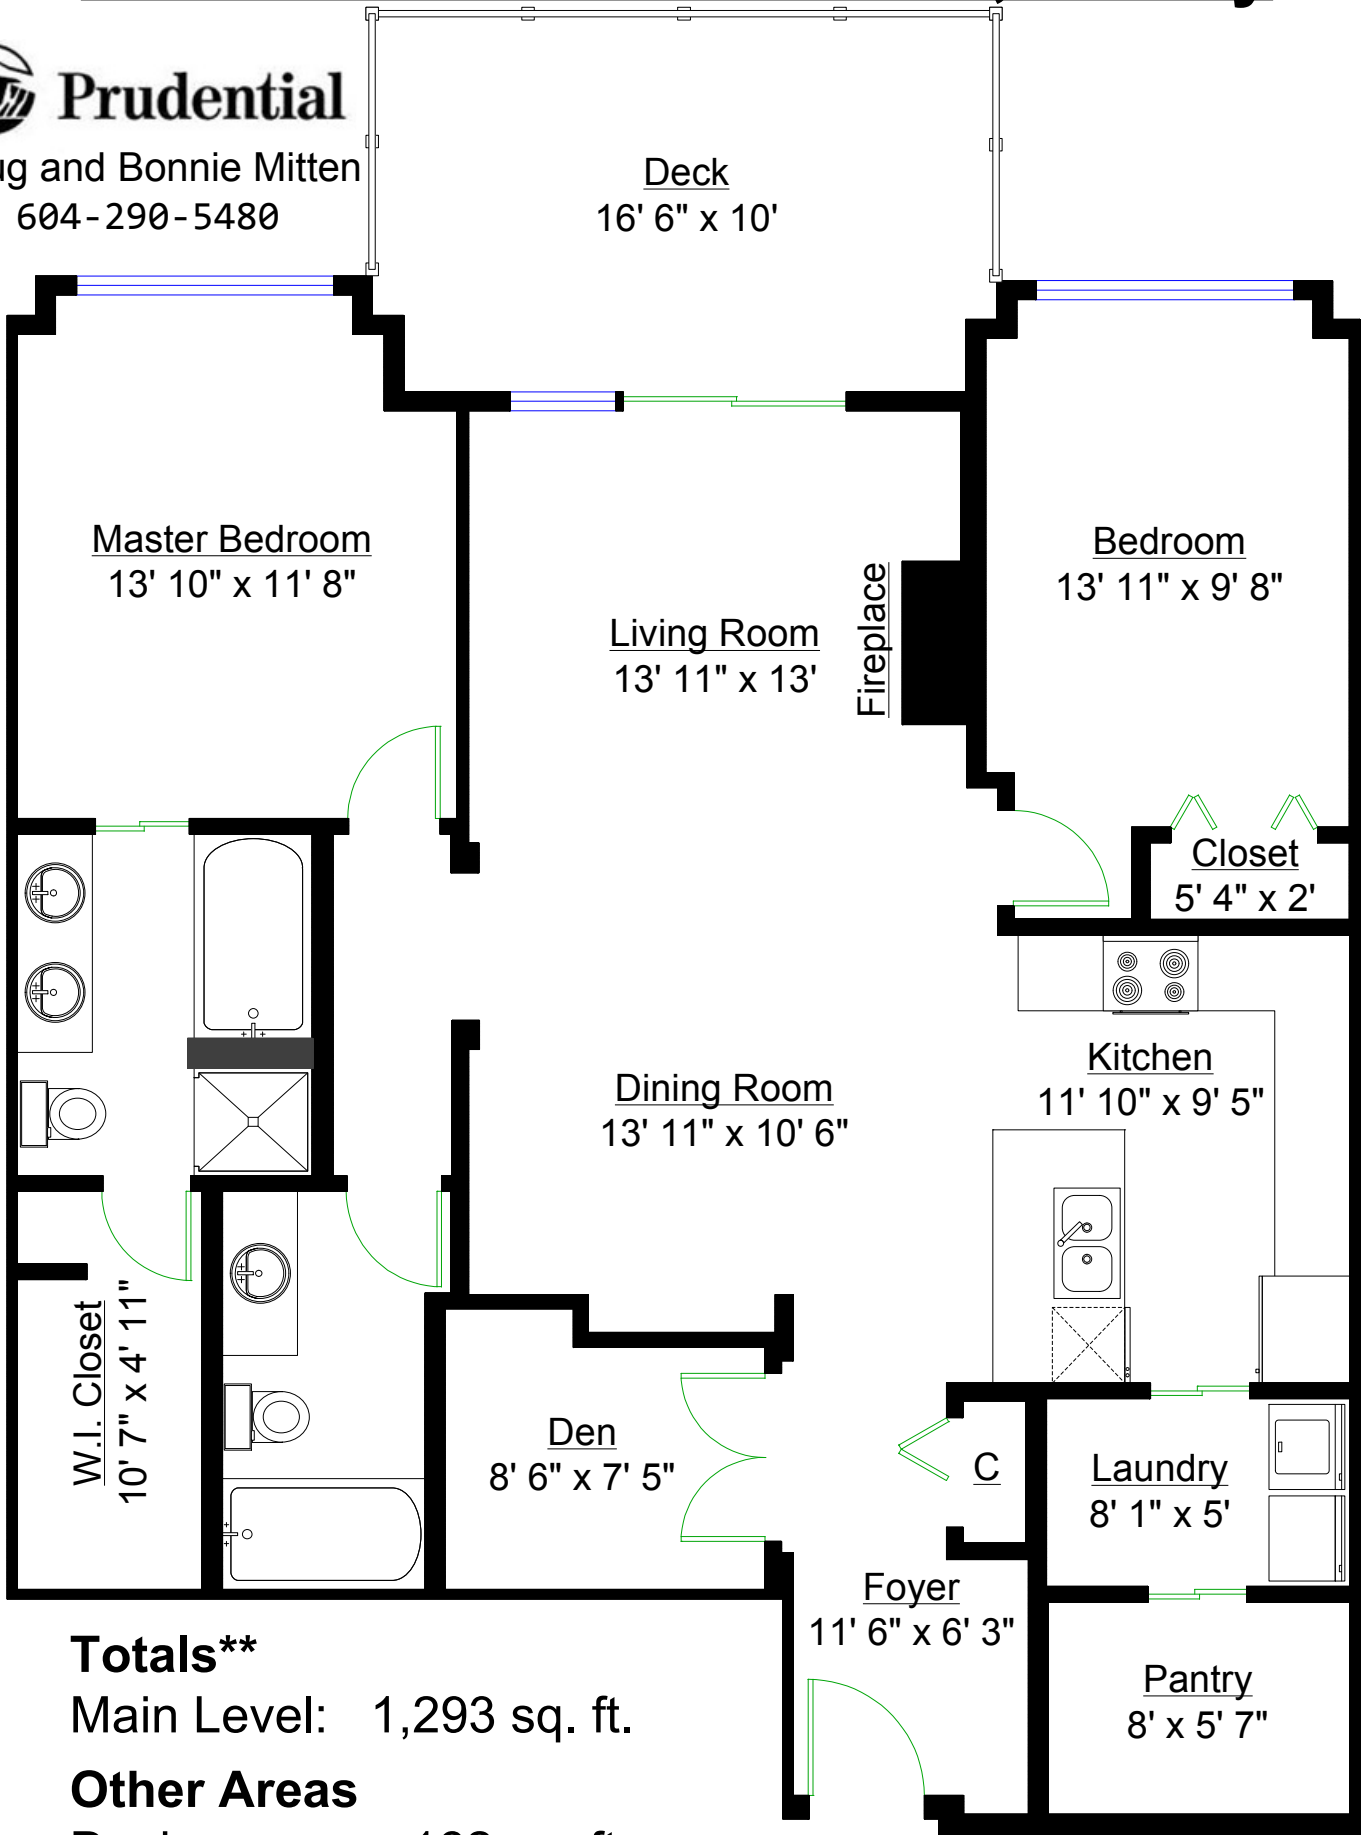

#307 – 16421 64th Avenue, Surrey

Prudential

Doug and Bonnie Mitten

604-290-5480

Totals**

Main Level: 1,293 sq. ft.

Other Areas

Deck: 162 sq. ft.

0 ft 2 ft 4.8 in 4 ft 8 ft

** Approx. based on interior measurements to exterior walls
** Total square footage not taken from original blueprints